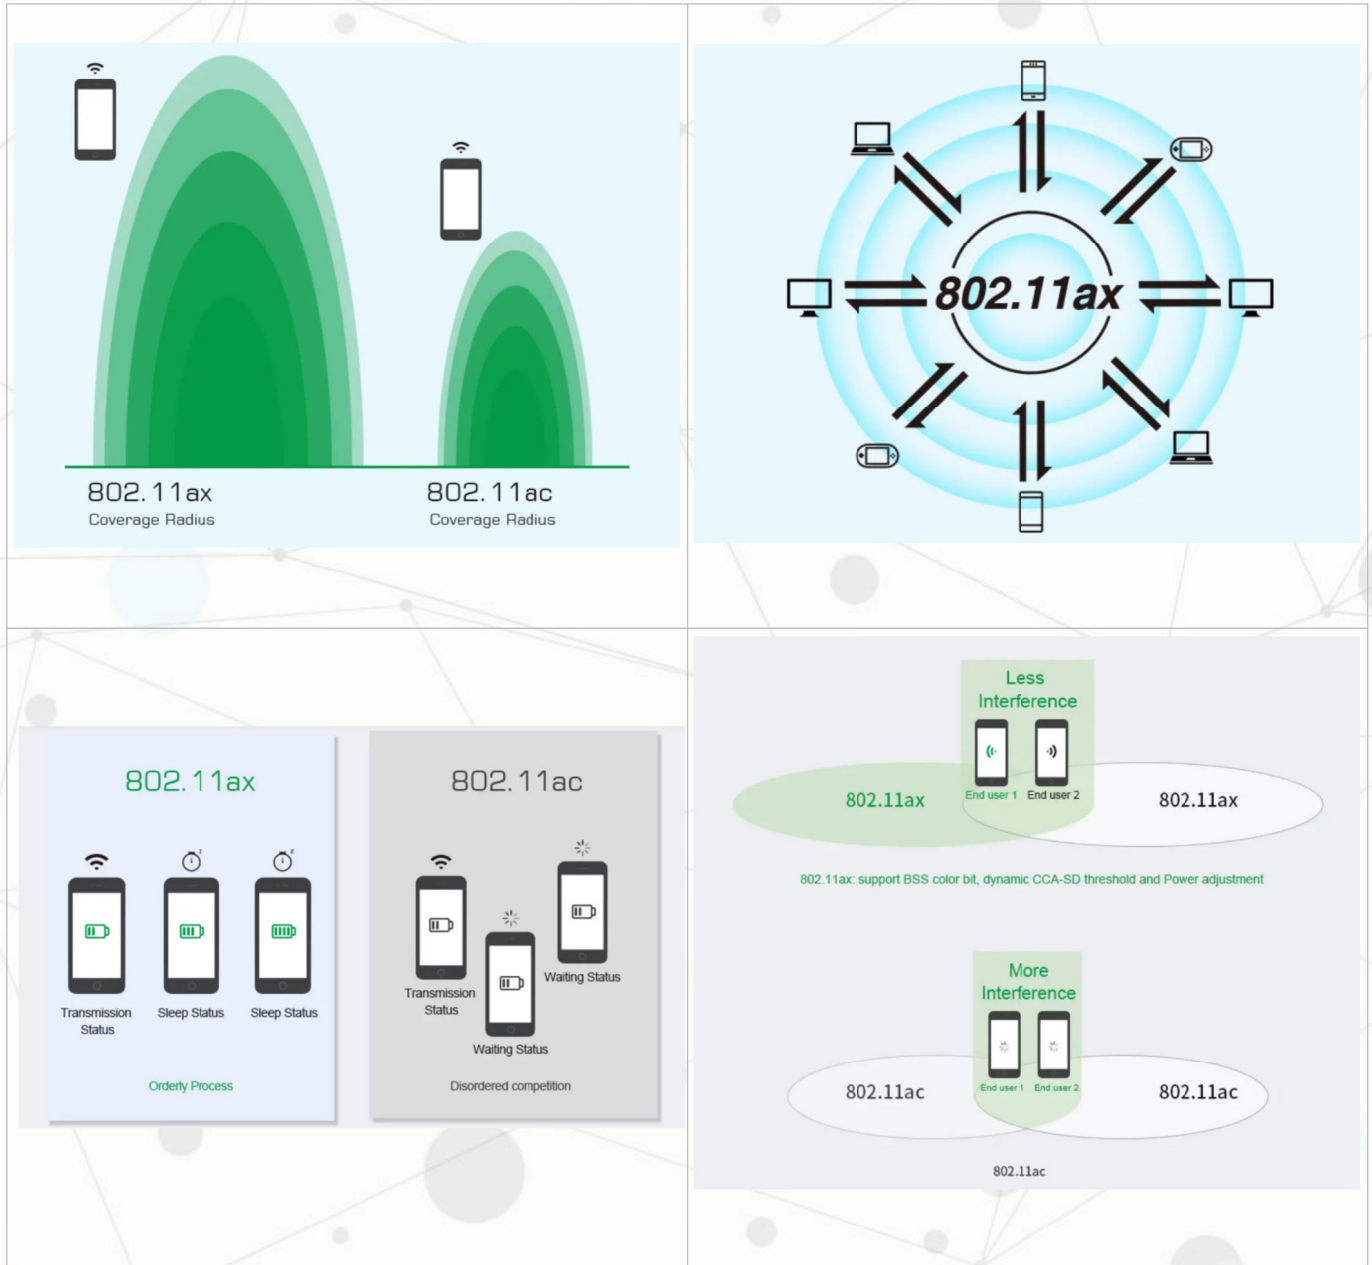

Commercial Applications

Abilities covering Wi-Fi for conference hall or 160+ end users per AP (Max 320 end users per AP). Guépard 7800Mbps is matching public application of hotel, school, and shopping mall. It can work with access point controller (AC), easy to management and central data configuration, together with advertisement and portal authentication for hundreds of APs in one time.

802.11ax advantages

802.11ax (Wi-Fi 6) have more advantages than before (Wi-Fi 5). Which will bring users increasing good experience with better security.