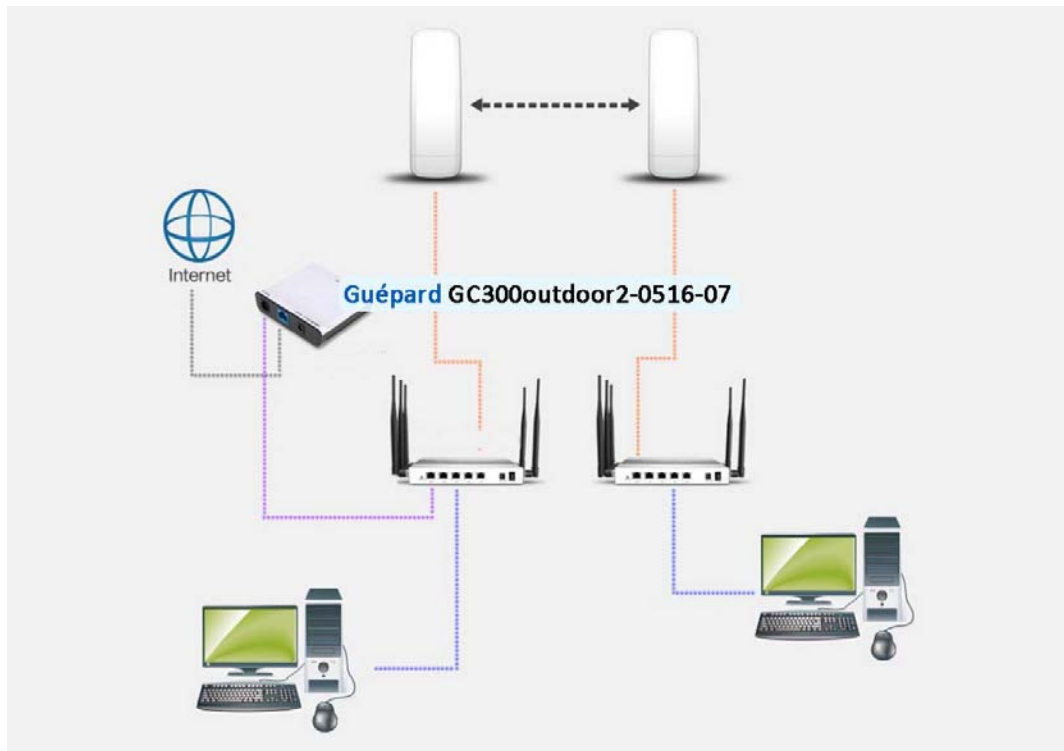

USING MULTI-PURPOSES

HOSPITALITY	PUBLIC	GENERALITY	FACTORY