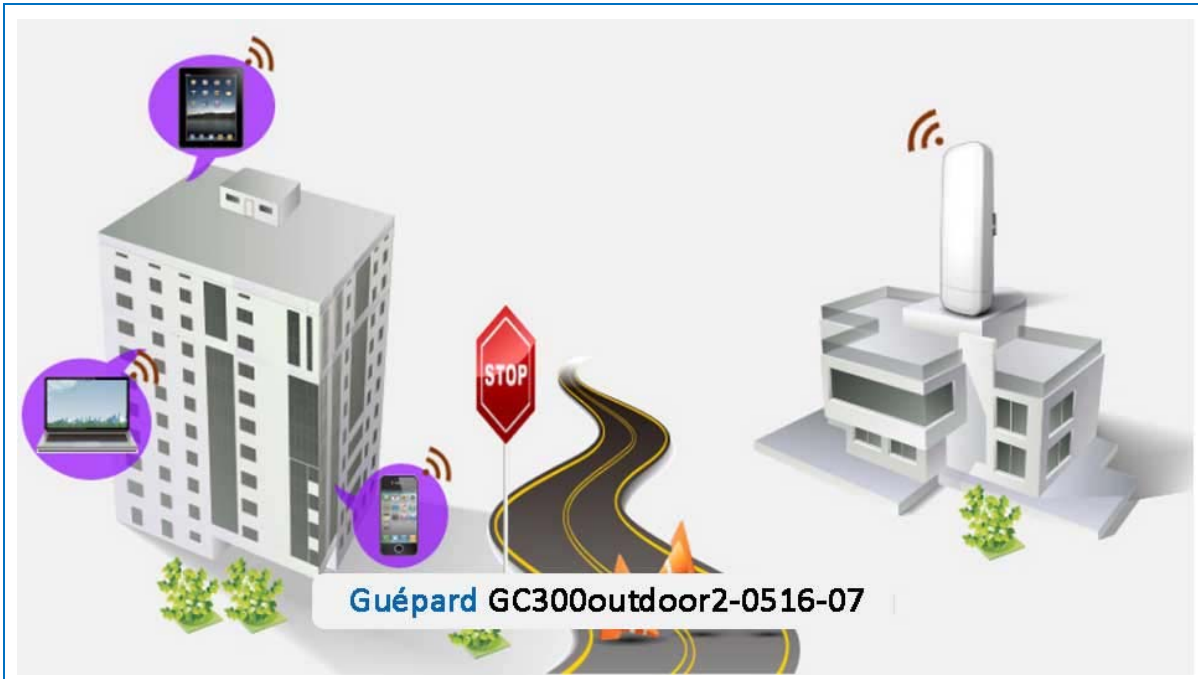

AP function and application

AP MODE