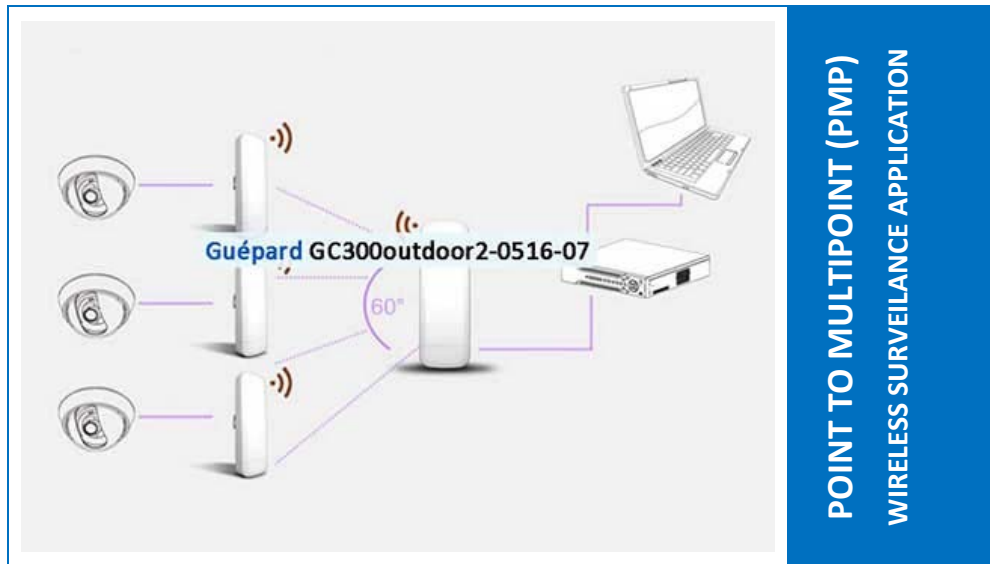

It support Wi-Fi Repeater, WISP operation mode, receive Wi-Fi signal from long range beside that, it support gateway, wireless AP operation mode for outdoor wireless coverage.

Guépard GC300outdoor2-0516-07 with ABS waterproof, dust-proof and sunscreen shell, high temperature adaptive and board protective. Meantime, it supports Power over Ethernet, support passive non-802.3af) PoE, easy in setup even no power socket nearby. With LED light show signal strength, easy to find a suitable place for outdoor CPE, saves much human work and cost. With water proof case, it is best choice for outdoor Wi-Fi projects.

			
HOSPITALITY	PUBLIC	GENERALITY	FACTORY

AP function and application

AP MODE

CLIENT MODE

Business solution diagram

NETWORK CONNECTION

POINT TO POINT (PTP)

WIRELESS SURVEILLANCE APPLICATION

POINT TO POINT (PTP)

WIRELESS SURVEILLANCE APPLICATION

**POINT TO MULTIPOINT (PMP)
WIRELESS SURVEILLANCE APPLICATION**

Specification

HARDWARE	
Chipset	MediaTek
RF	300Mbps comply with IEEE 802.11N standard
Memory	512 Mb DDR2 RAM
Flash	64 Mb
Interface	2 x RJ-45 for 10/100 Mbps WAN/LAN Port (Support 12V/24V PoE)
	1 x Reset button (Reset & Factory Defaults)
	1 x Power DC Jack
Power	12V(POE 12V/24V)/1A; 110V/220V
Antenna	14dBi Panel Antenna
LED Light	POWER/WIFI/WAN/LAN S1(GPIO9)/S2(GPIO14)/S3(GPIO11)/S4(GPIO12)
Size	L 25.7cm x W 8.7cm x H 3.8 cm
RF (Radio Frequency)	
Frequency	2.4~2.4835GHz; 802.11b/g/n
	The supported frequency band is restricted by local regulations. Accordant with technical standard of U.S.(FCC), Europe (ETSI), Japan and Korea (in covering 2.400 to 2.4835 GHz).
Modulation	OFDM = BPSK,QPSK, 16-QAM, 64-QAM
	DSSS = DBPSK, DQPSK, CCK
Throughput	300 Mbps