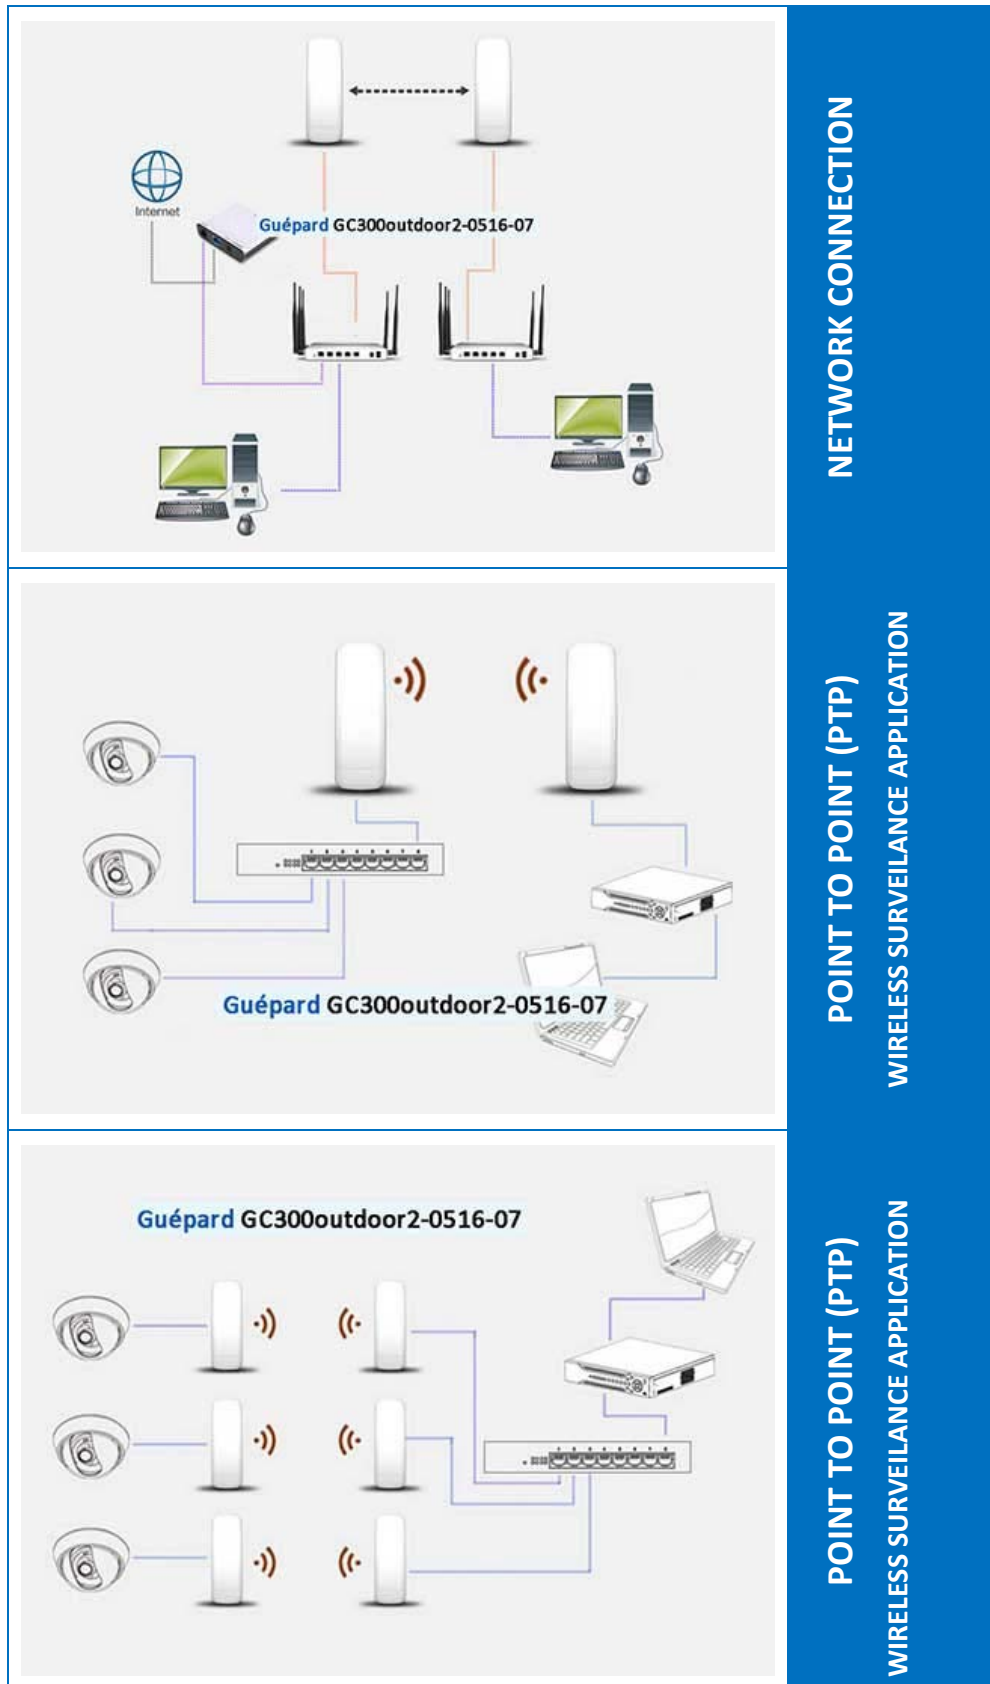

It support Wi-Fi Repeater, WISP operation mode, receive Wi-Fi signal from long range beside that, it support gateway, wireless AP operation mode for outdoor wireless coverage.

Guépard GC300outdoor2-0516-07 with ABS waterproof, dust-proof and sunscreen shell, high temperature adaptive and board protective. Meantime, it supports Power over Ethernet, support passive non-802.3af) PoE, easy in setup even no power socket nearby. With LED light show signal strength, easy to find a suitable place for outdoor CPE, saves much human work and cost. With water proof case, it is best choice for outdoor Wi-Fi projects.

			
HOSPITALITY	PUBLIC	GENERALITY	FACTORY

AP function and application

AP MODE

CLIENT MODE

Business solution diagram

NETWORK CONNECTION

POINT TO POINT (PTP)

WIRELESS SURVEILLANCE APPLICATION

POINT TO POINT (PTP)

WIRELESS SURVEILLANCE APPLICATION

**POINT TO MULTIPOINT (PMP)
WIRELESS SURVEILLANCE APPLICATION**

Specification

HARDWARE	
Chipset	MediaTek
RF	300Mbps comply with IEEE 802.11N standard
Memory	512 Mb DDR2 RAM
Flash	64 Mb
Interface	2 x RJ-45 for 10/100 Mbps WAN/LAN Port (Support 12V/24V PoE)
	1 x Reset button (Reset & Factory Defaults)
	1 x Power DC Jack
Power	12V(POE 12V/24V)/1A; 110V/220V
Antenna	14dBi Panel Antenna
LED Light	POWER/WIFI/WAN/LAN S1(GPIO9)/S2(GPIO14)/S3(GPIO11)/S4(GPIO12)
Size	L 25.7cm x W 8.7cm x H 3.8 cm
RF (Radio Frequency)	
Frequency	2.4~2.4835GHz; 802.11b/g/n
	The supported frequency band is restricted by local regulations. Accordant with technical standard of U.S.(FCC), Europe (ETSI), Japan and Korea (in covering 2.400 to 2.4835 GHz).
Modulation	OFDM = BPSK,QPSK, 16-QAM, 64-QAM
	DSSS = DBPSK, DQPSK, CCK
Throughput	300 Mbps